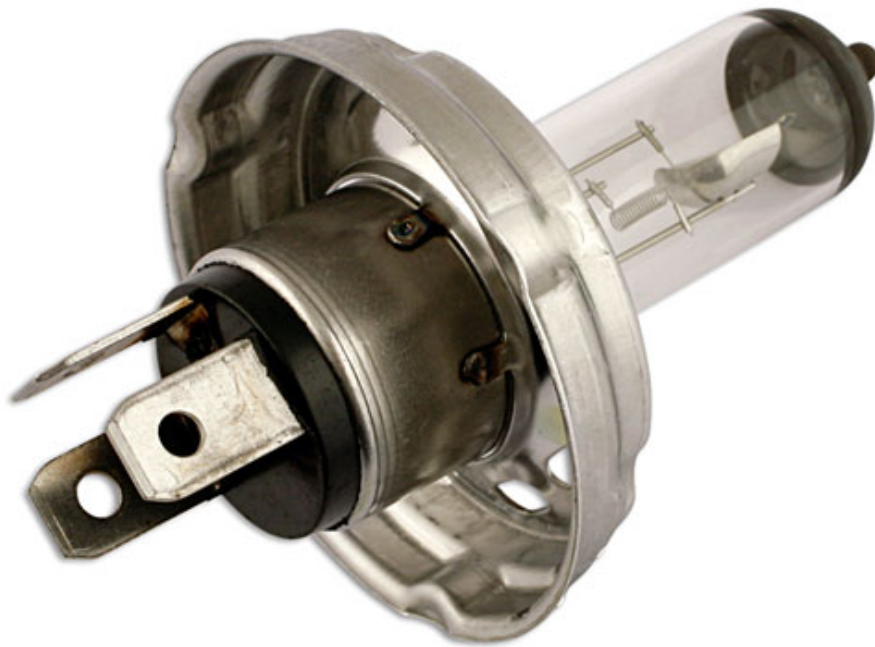

Ampoule Lucas Halogène H4 P45t 12v 100/80w OE485 - 1

The Lucas automotive bulb range consists of over 600 references covering cars, light and heavy duty commercial vehicles and motorcycles. With over 99 % vehicle parc coverage and an unrivaled reputation for quality, the Lucas automotive bulb offering is the obvious choice for both aftermarket and original equipment dealers throughout the world. Lucas automotive bulbs are instantly recognisable as a brand you can trust, with a heritage dating back to the earliest vehicles on the UK roads. The range has been continually developed over the years to remain at the forefront of technology whilst maintaining a broad coverage across classic cars.

Additional Information

- Ampoule Lucas Halogène Culot H4
- Code ANSI - 485
- 12v / 100/80 watt
- Culot Style H4 P45t
- 1 pc

<http://product/30603>